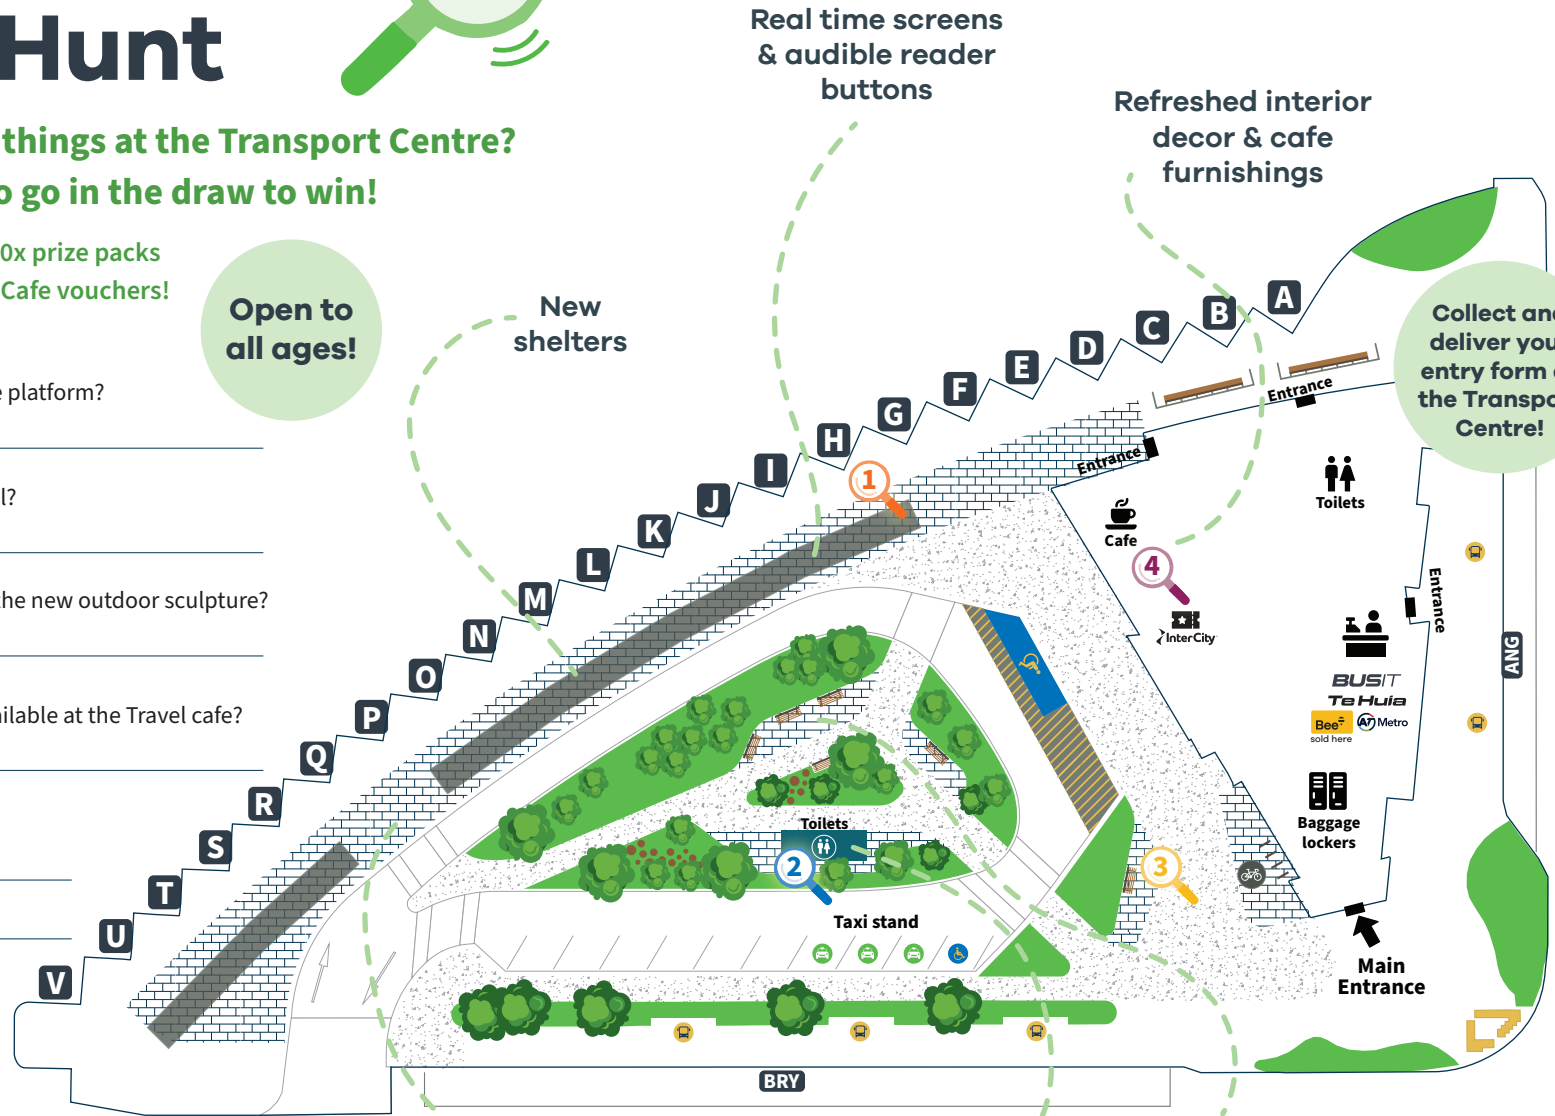

Open to all ages!

1 How many real time screens are on the platform?

2 What are the people doing in the mural?

3 What colour is the biggest triangle on the new outdoor sculpture?

4 How many different ice creams are available at the Travel cafe?

Tell us your favourite thing about BUSIT

Name:

Age:

Contact number:

Real time screens & audible reader buttons

Refreshed interior decor & cafe furnishings

New shelters

Collect and deliver your entry form at the Transport Centre!

Upgraded CCTV & speaker system

Upgraded facilities

New outdoor area

Competition is open to everyone and closes 5pm on Wednesday 11 December 2024. Only one entry per person.  
Please hand in your entry form to either the Travel Cafe or BUSIT Counter. Find full T&Cs at [busit.co.nz/promotions](https://busit.co.nz/promotions).