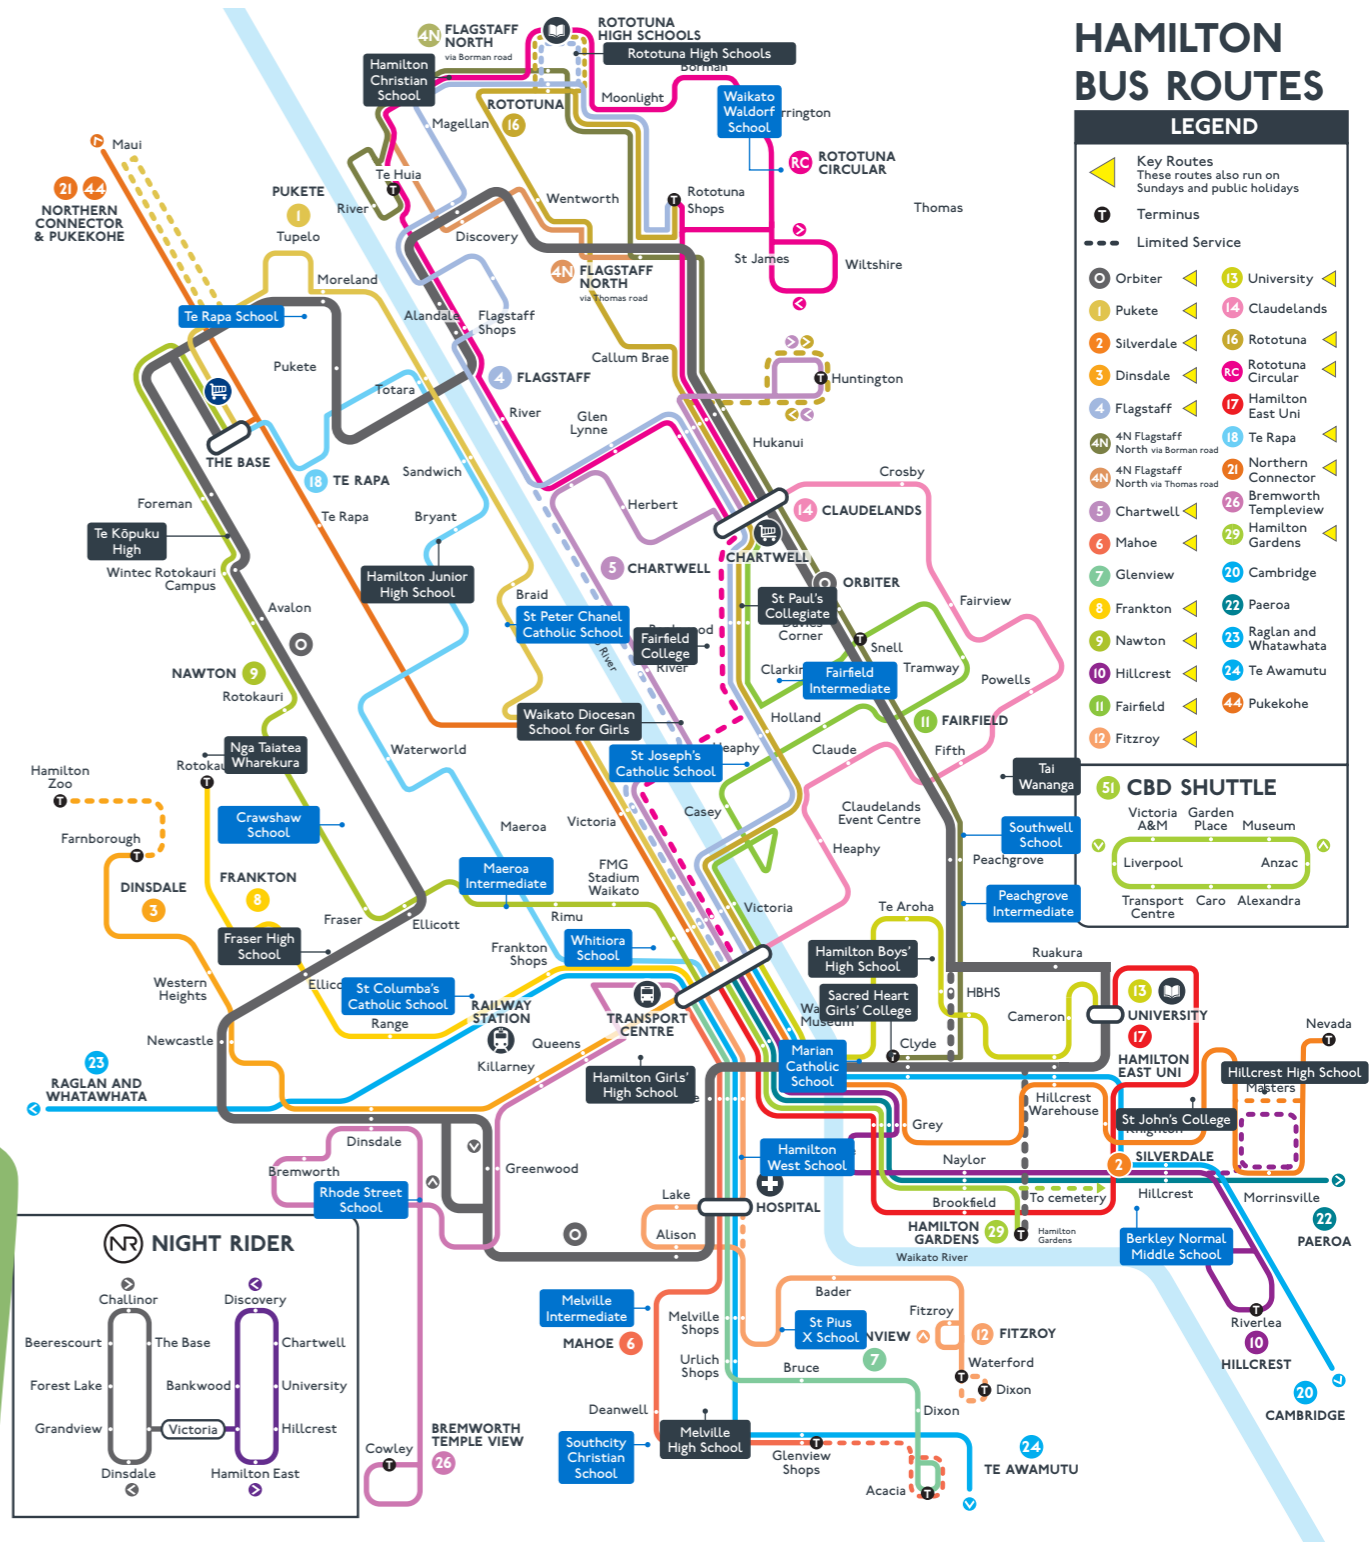

## Hamilton North School

1 Pukete to Sandwich Road, then walk to Warwick Avenue

## Tai Wananga

4N Flagstaff North, O Orbiter to Peachgrove Road

## Waikato Diocesan School for Girls

RC Rototuna Circular to Clarkin Road or 5 Chartwell to River Road, 4 Flagstaff, 16 Rototuna to Bankwood Road

**EXPLORE YOUR OPTIONS**  
Buses can be busy, especially at the end of the school day. Look into all the possible routes you can take to get to and from school. For example consider taking the Clockwise Orbiter to school, and the Anti-Clockwise home.

# HAMILTON BUS ROUTES

LEGEND			
	Key Routes These routes also run on Sundays and public holidays		
	Terminus		
	Limited Service		
	Orbiter		University
	Pukete		ClaudeLands
	Silverdale		Rototuna
	Dinsdale		Rototuna Circular
	Flagstaff		Hamilton East Uni
	4N Flagstaff North via Borman road		Te Rapa
	4N Flagstaff North via Thomas road		Northern Connector
	Chartwell		Bremworth Templeview
	Mahoe		Hamilton Gardens
	Glenview		Cambridge
	Frankton		Paeroa
	Nawton		Raglan and Whatawhata
	Hillcrest		Te Awamutu
	Fairfield		Pukekohe
	Fitzroy		
<b>51 CBD SHUTTLE</b>			
	Victoria A&M	Garden Place	Museum
	Liverpool	Anzac	
	Transport Centre	Caro	Alexandra