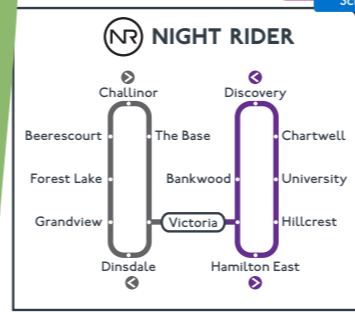

## Hamilton Junior High School

18 Te Rapa to Bryant Road, then walk to Heath Street

## Tai Wananga

4N Flagstaff North, O Orbiter to Peachgrove Road

## Te Kōpuku High

O Orbiter or 9 Nawton to Foreman Road

# HAMILTON BUS ROUTES

LEGEND			
	Key Routes These routes also run on Sundays and public holidays		
	Terminus		
	Limited Service		
	Orbiter		University
	Pukete		ClaudeLands
	Silverdale		Rototuna
	Dinsdale		Rototuna Circular
	Flagstaff		Hamilton East Uni
	4N Flagstaff North via Borman road		Te Rapa
	4N Flagstaff North via Thomas road		Northern Connector
	Chartwell		Bremworth Templeview
	Mahoe		Hamilton Gardens
	Glenview		Cambridge
	Frankton		Paeroa
	Nawton		Raglan and Whatawhata
	Hillcrest		Te Awamutu
	Fairfield		Pukekohe
	Fitzroy		
<b>51 CBD SHUTTLE</b>			
	Victoria A&M	Garden Place	Museum
	Liverpool	Anzac	
	Transport Centre	Caro	Alexandra