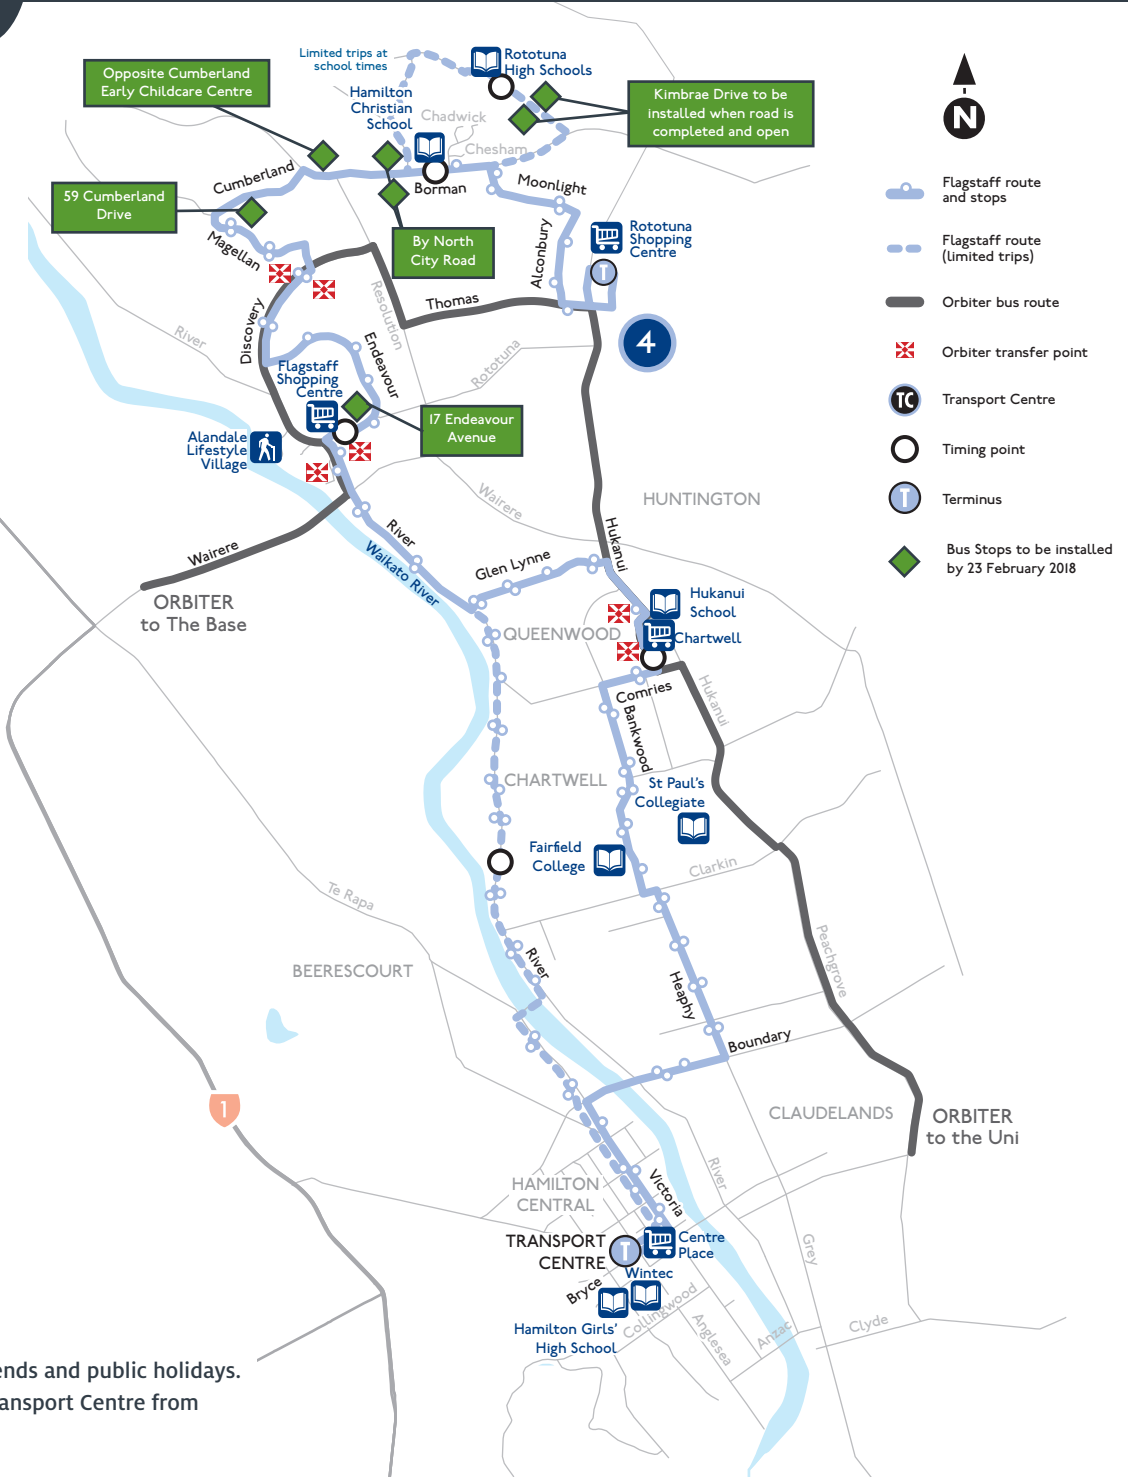

# New bus stops in your area!

**BUSIT**  
BUSIT.CO.NZ

There are also other places along the route we would like to see bus stops installed, however have had opposition from local residents about some of the locations. We're working with Hamilton City Council, who manage the bus stops, on next steps for these.

Times in **BOLD** are scheduled, all other times are approximate. All routes and timetables are dependent on traffic flow and may vary.

All services depart the Transport Centre from Platform R.

**KEY** Route  
This route runs on weekends and public holidays. All services depart the Transport Centre from Platform R.