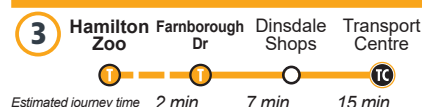

SATURDAY, SUNDAY AND PUBLIC HOLIDAYS DINSDALE TO TOWN

	Depart	Depart/Arrive	Arrive	Arrive
AM		7.09	7.16	7.28
		8.06	8.13	8.28
		9.06	9.13	9.28
	10.04	10.06	10.13	10.28
	11.04	11.06	11.13	11.28
PM	12.04	12.06	12.13	12.28
	1.04	1.06	1.13	1.28
	2.04	2.06	2.13	2.28
	3.04	3.06	3.13	3.28
	4.04	4.06	4.13	4.28
	5.04	5.06	5.13	5.28
		6.09	6.16	6.28
		7.10	7.16	7.28

Times in BOLD are scheduled, all other times are approximate. All routes and timetables are dependent on traffic flow and may vary.

All services depart the Transport Centre from Platform O.