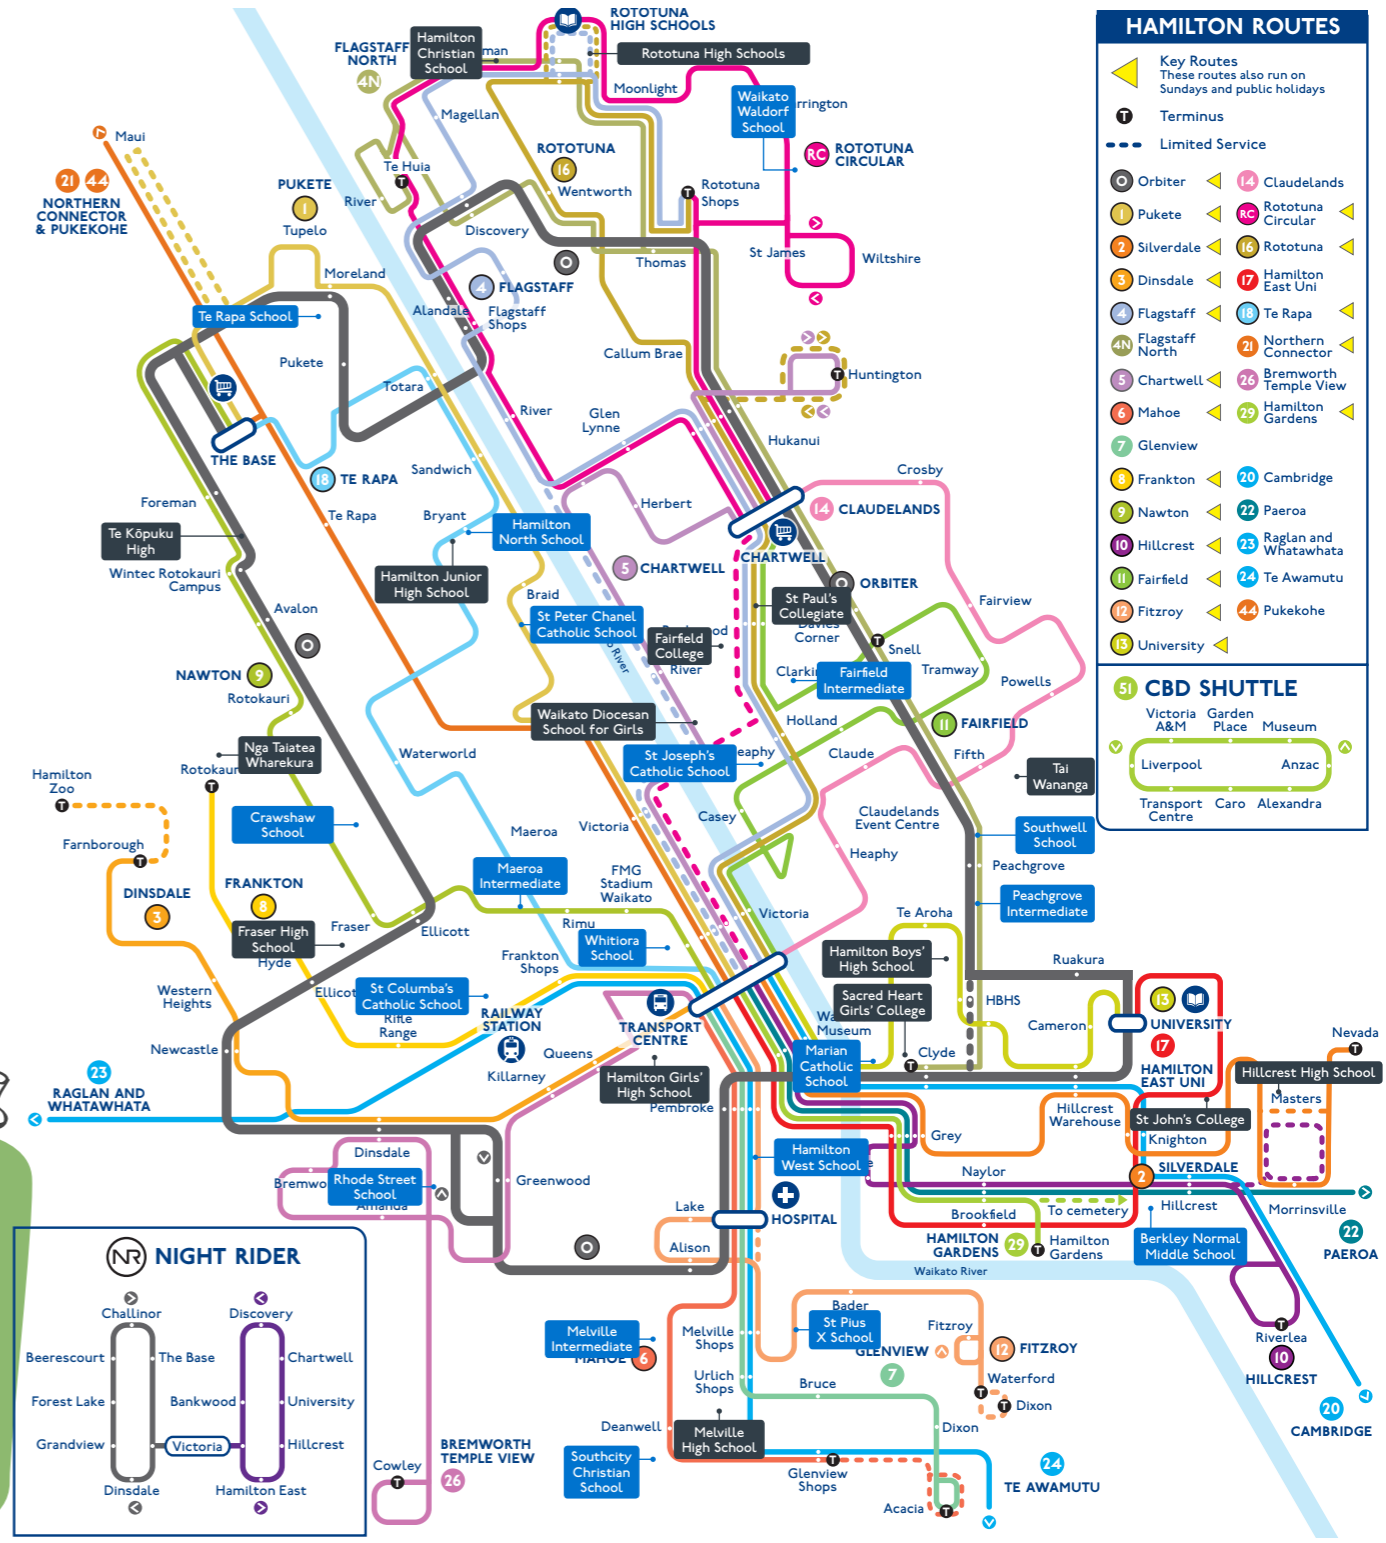

11 Fairfield, RC Rototuna Circular to Clarkin Road, or Orbiter or 4N Flagstaff North to Peachgrove Road

Hamilton North School

1 Pukete to Sandwich Road, then walk to Warwick Avenue

Hamilton West School

12 Fitzroy or Orbiter to Palmerston St, walk to Hammond or Fow St

Hamilton Junior High School

18 Te Rapa to Bryant Road, then walk to Heath Street

Hamilton North School

1 Pukete to Sandwich Road, then walk to Warwick Avenue

Hillcrest High School

2 Silverdale to Masters Avenue

HAMILTON ROUTES	
Key Routes These routes also run on Sundays and public holidays	
Terminus	
Limited Service	
Orbiter	14 Claudelands
1 Pukete	RC Rototuna Circular
2 Silverdale	16 Rototuna
3 Dinsdale	17 Hamilton East Uni
4 Flagstaff	18 Te Rapa
4N Flagstaff North	21 Northern Connector
5 Chartwell	26 Bremworth Temple View
6 Mahoe	29 Hamilton Gardens
7 Glenview	
8 Frankton	20 Cambridge
9 Nawton	22 Paeroa
10 Hillcrest	23 Raglan and Whatawhata
11 Fairfield	24 Te Awamutu
12 Fitzroy	44 Pukekohe
15 University	

CBD SHUTTLE	
Victoria A&M	Garden Place
Museum	Anzac
Liverpool	Transport Centre
Caro	Alexandra

NIGHT RIDER	
Challinor	Discovery
Beerscourt	Chartwell
Forest Lake	Bankwood
Grandview	University
Dinsdale	Hillcrest
	Hamilton East