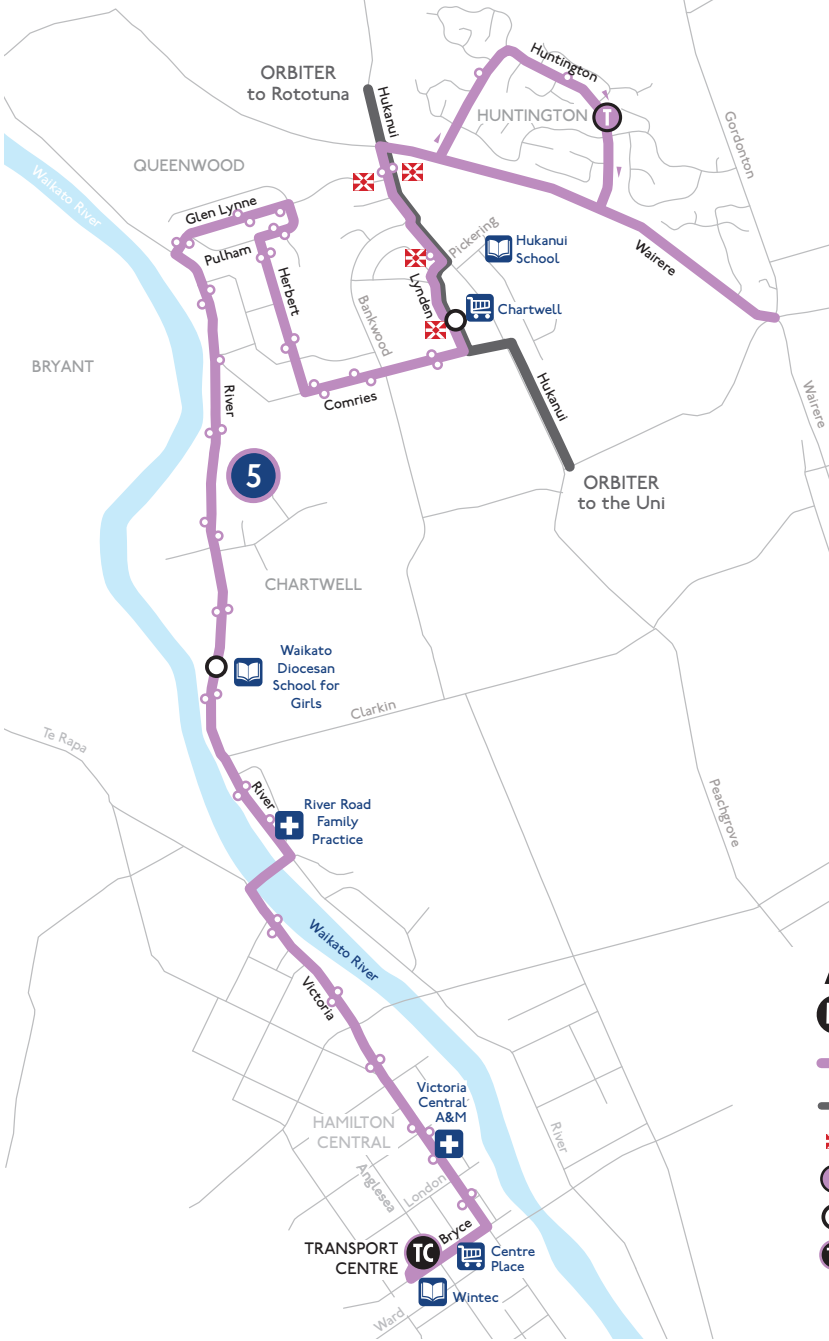

All services depart the Transport Centre from Platform K.

This route runs on weekends and public holidays. All services depart the Transport Centre from Platform K.

- Chartwell bus route and stop
- Orbiter bus route
- Orbiter transfer point
- Terminus
- Timing point
- Transport Centre