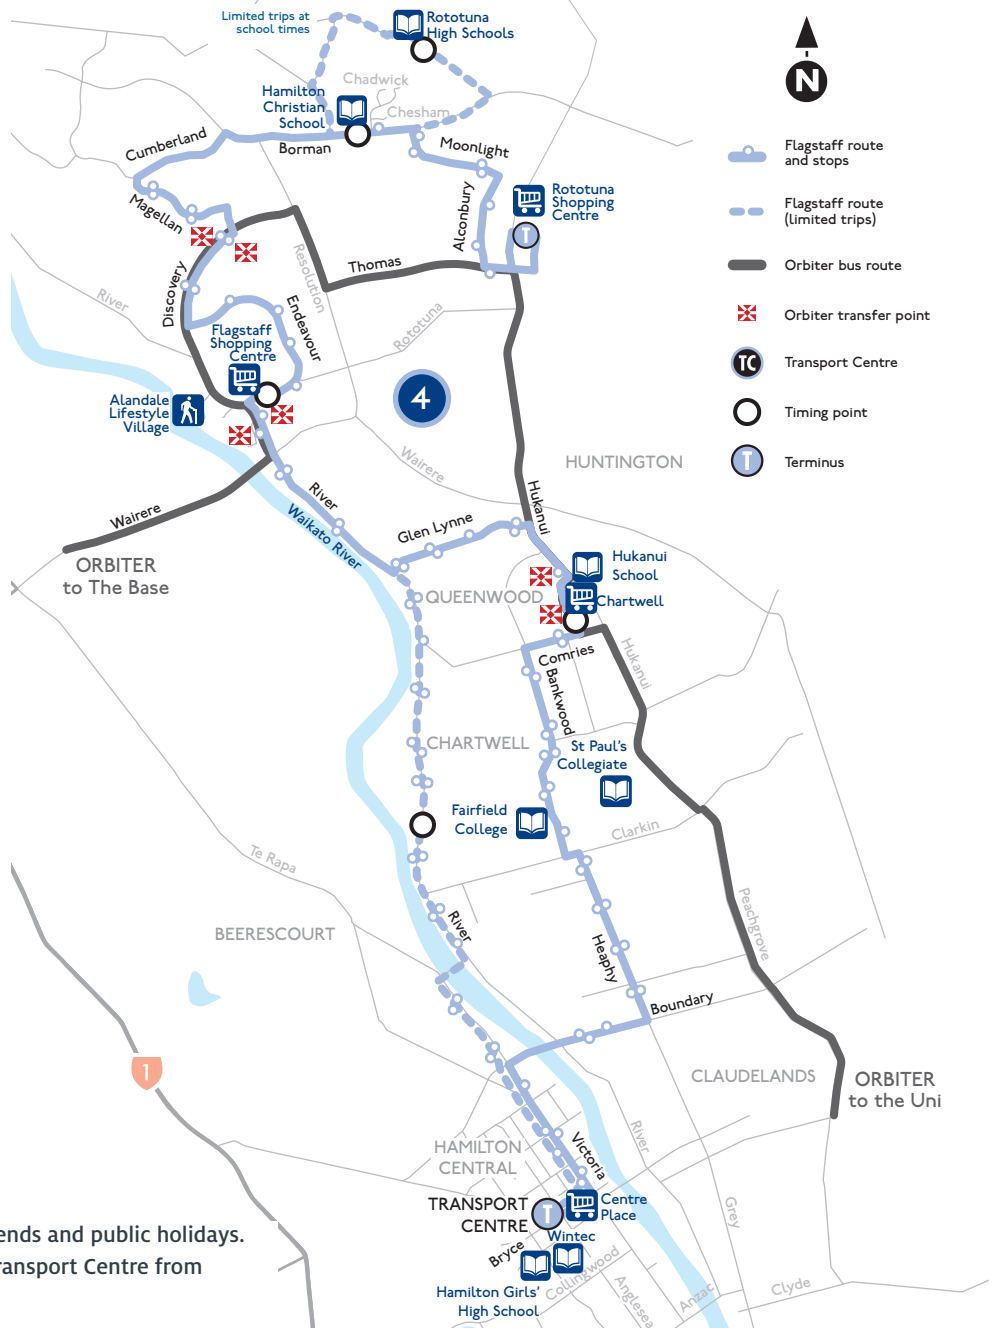

Times in **BOLD** are scheduled, all other times are approximate. All routes and timetables are dependent on traffic flow and may vary.

**All services depart the Transport Centre from Platform R.**

This route runs on weekends and public holidays. All services depart the Transport Centre from Platform R.