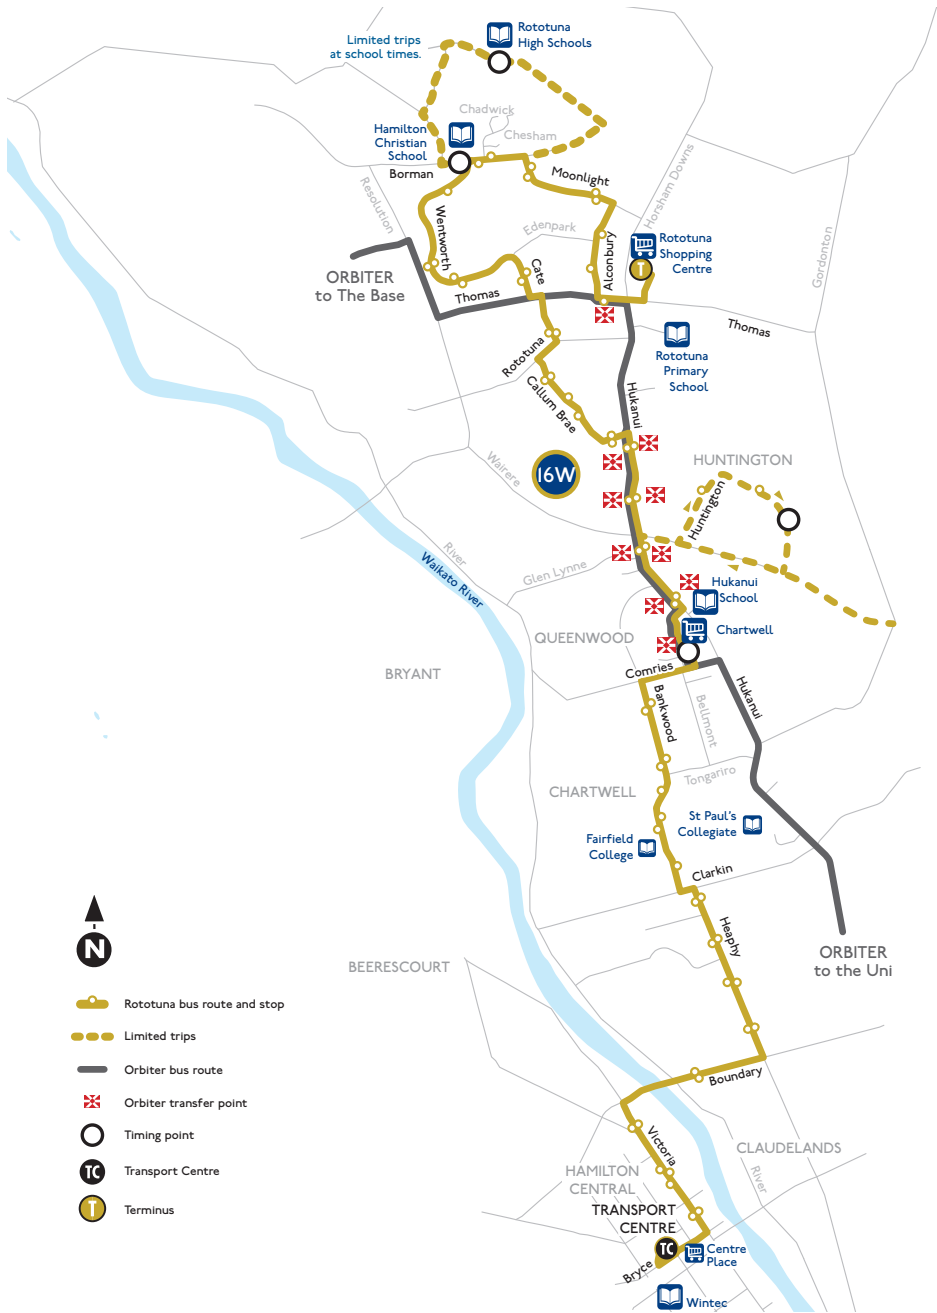

This route runs on weekends and public holidays.

All services depart the Transport Centre from Platform E.

- Rototuna bus route and stop
- Limited trips
- Orbiter bus route
- Orbiter transfer point
- Timing point
- Transport Centre
- Terminus