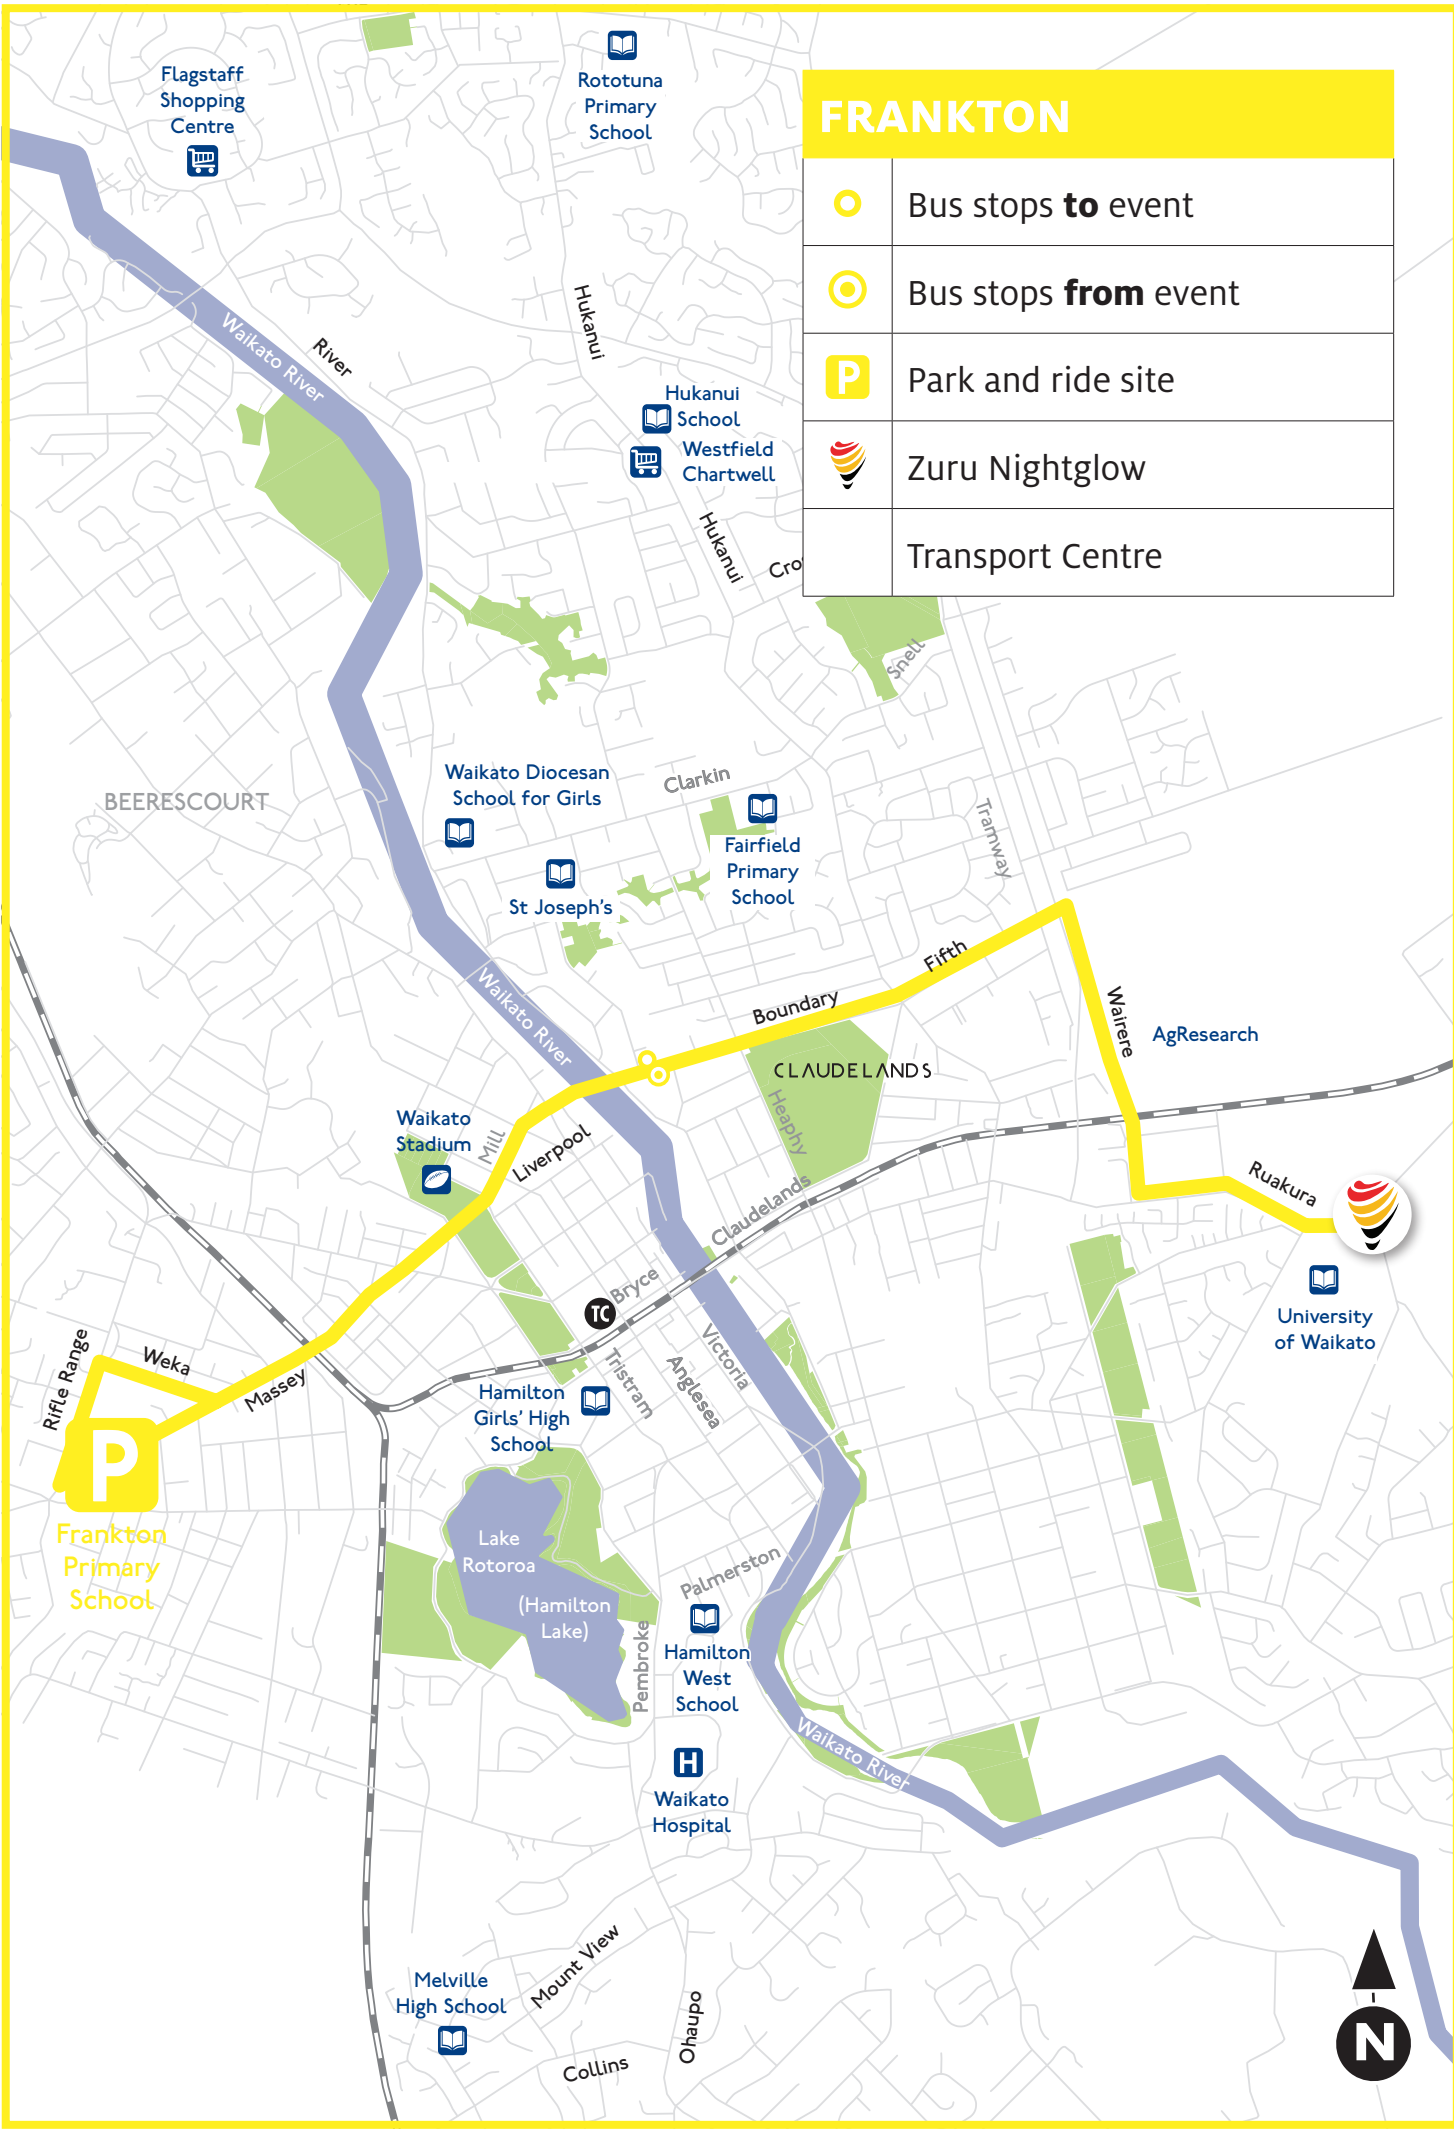

PARK AND RIDE

YELLOW

FRANKTON PRIMARY SCHOOL

Roadside parking Rifle Range Rd

BUS STOPS TO EVENT

7 Boundary Rd

BUS STOPS FROM EVENT

10 Boundary Rd

FRANKTON

	Bus stops to event
	Bus stops from event
	Park and ride site
	Zuru Nightglow
	Transport Centre

Flagstaff Shopping Centre

Rototuna Primary School

Hukanui

Hukanui School
Westfield Chartwell

Waikato River

BEERESCOURT

Waikato Diocesan School for Girls

Clarkin

Fairfield Primary School

St Joseph's

Boundary

Fifth

Maireme

Lake Rotoroa (Hamilton Lake)

Palmerston

Hamilton West School

Waikato Hospital

Melville High School

Mount View

Collins

Ohaupo